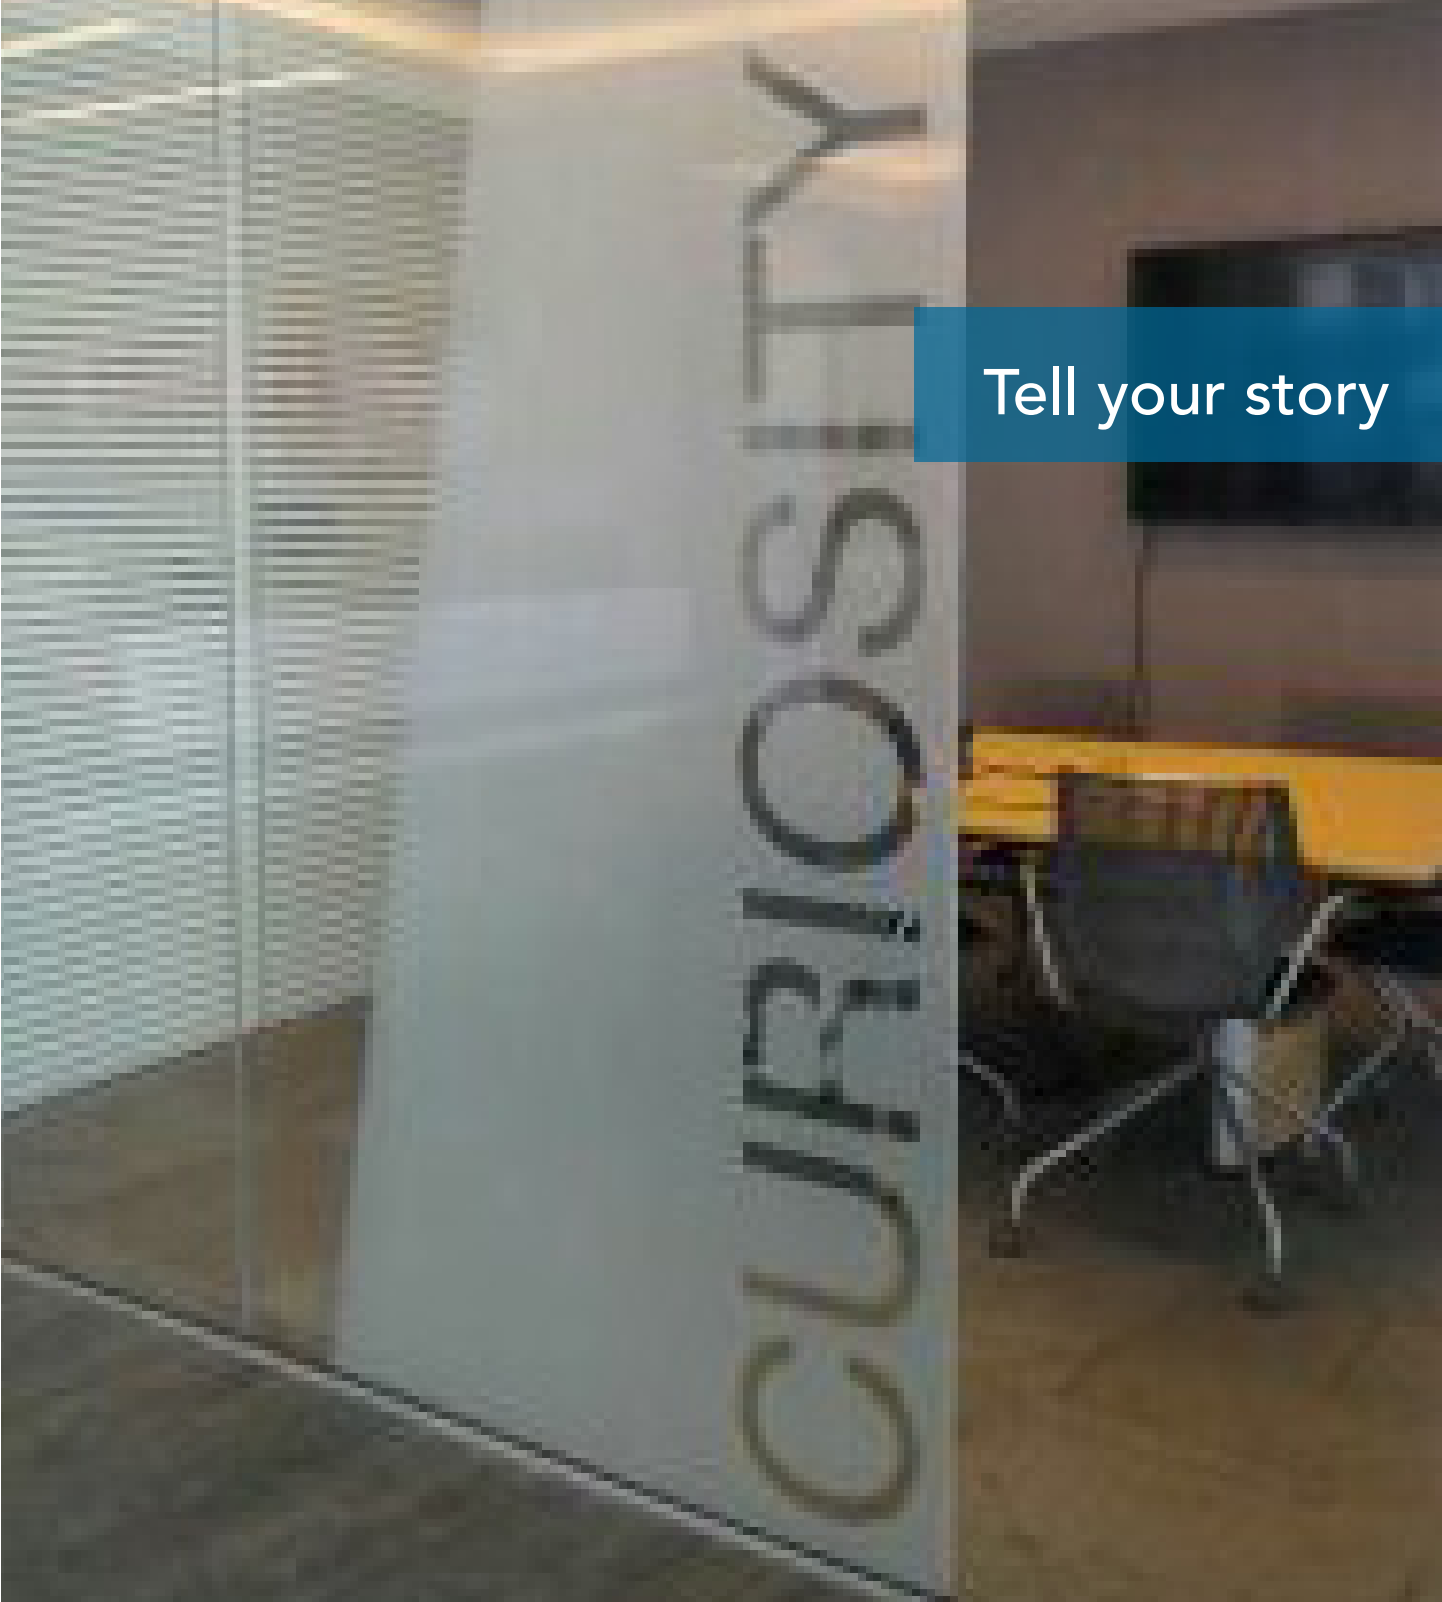

Tell your story